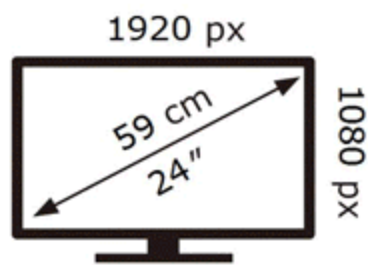

# ENERG

SAMSUNG

C24T550FDU

**33** kWh/1000h

BN68-11632A-00

2019/2013